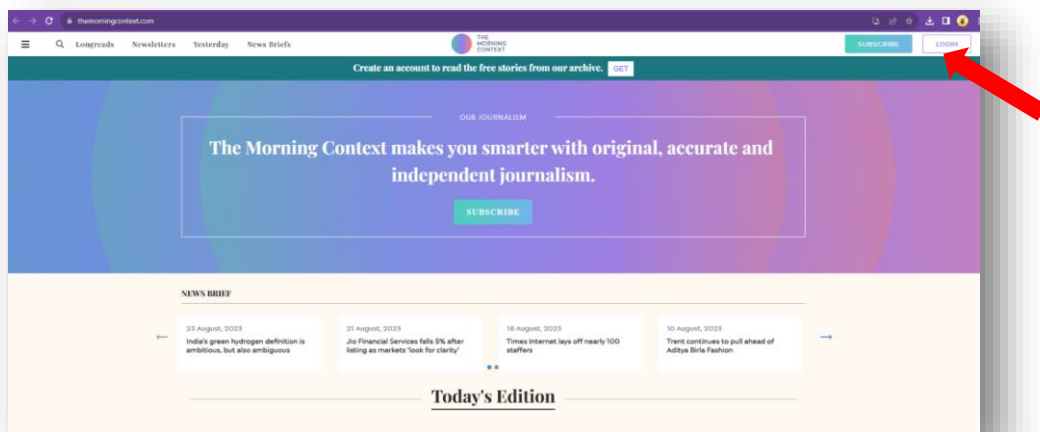

## REGISTRATION STEPS

THE  
MORNING  
CONTEXT

(<https://themorningcontext.com/>)

1. Sign up for “The Morning Context” using your campus email ID

You will be required to verify the email via an Access Code

2. Once your account is created and verified, you will be able to access The Morning Context seamlessly.