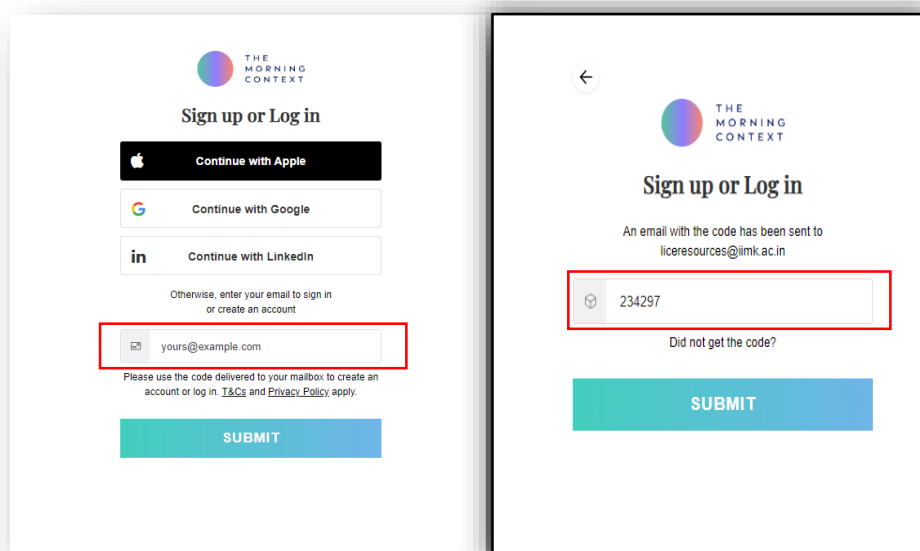

## REGISTRATION STEPS

THE  
MORNING  
CONTEXT

(<https://themorningcontext.com/>)

1. Sign up for “The Morning Context” using your campus email ID

You will be required to verify the email via an Access Code

2. Once your account is created and verified, you will be able to access The Morning Context seamlessly.